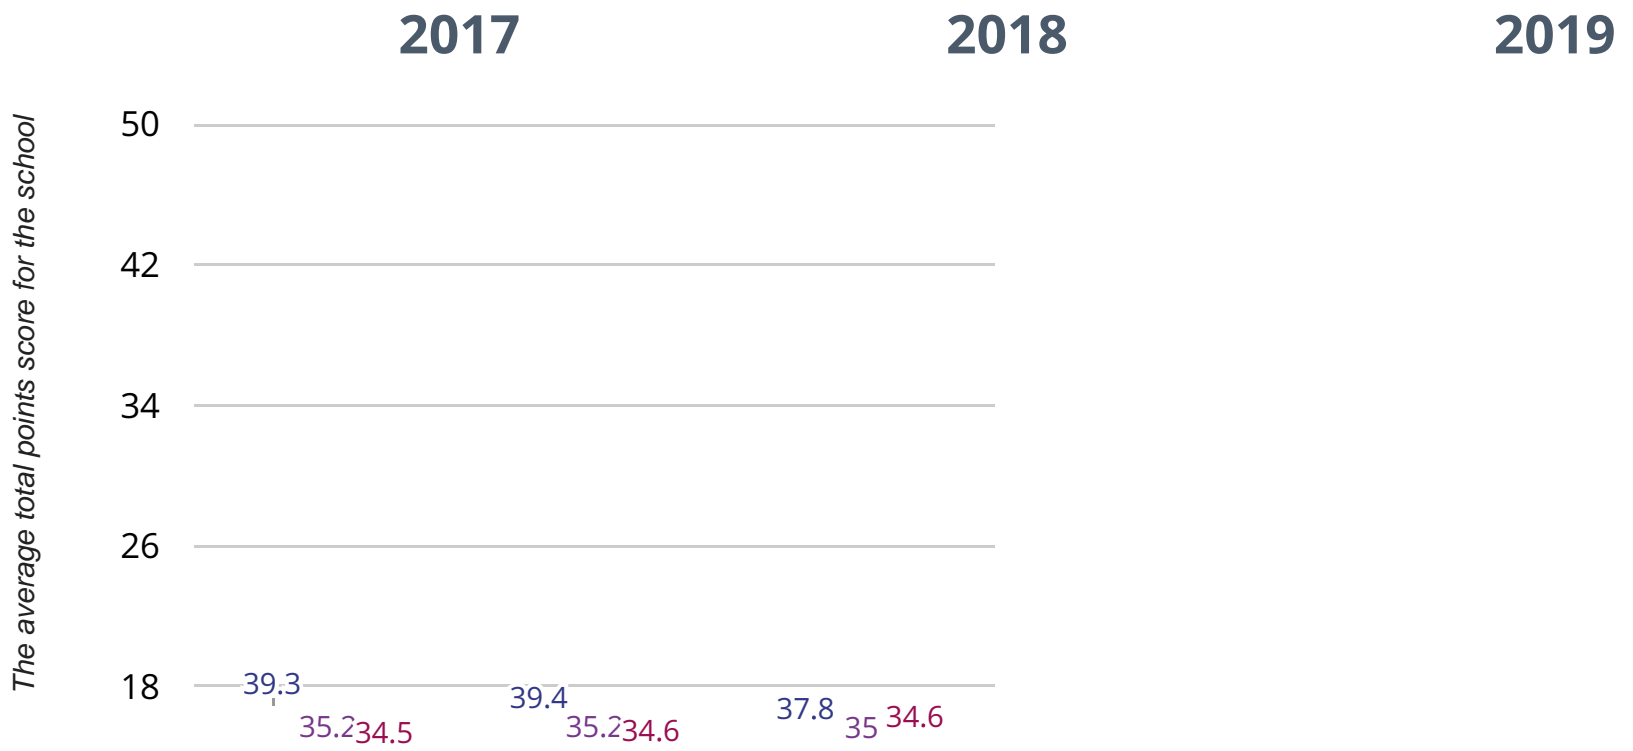

Average Total Points Score

37.8 in 2019

1.6 points drop since 2018

1.5 points drop since 2017

Great Easton Church of England Voluntary Aided Primary School

Essex (458)

NCER National (17645)

 If you have any queries regarding the data within the Real Time Data grants, please **contact your Local Authority.**

GREAT EASTON CHURCH OF ENGLAND VOLUNTARY AIDED PRIMARY SCHOOL

EYFSP

★ Good Level Of Development

71.4% in 2019

7.5% points drop since 2018

8.6% points drop since 2017

Great Easton Church of England Voluntary Aided Primary School

Essex (458)

NCER National (17645)

Average Total Points Score

37.8 in 2019

1.6 points drop since 2018

1.5 points drop since 2017

Great Easton Church of England Voluntary Aided Primary School

Essex (458)