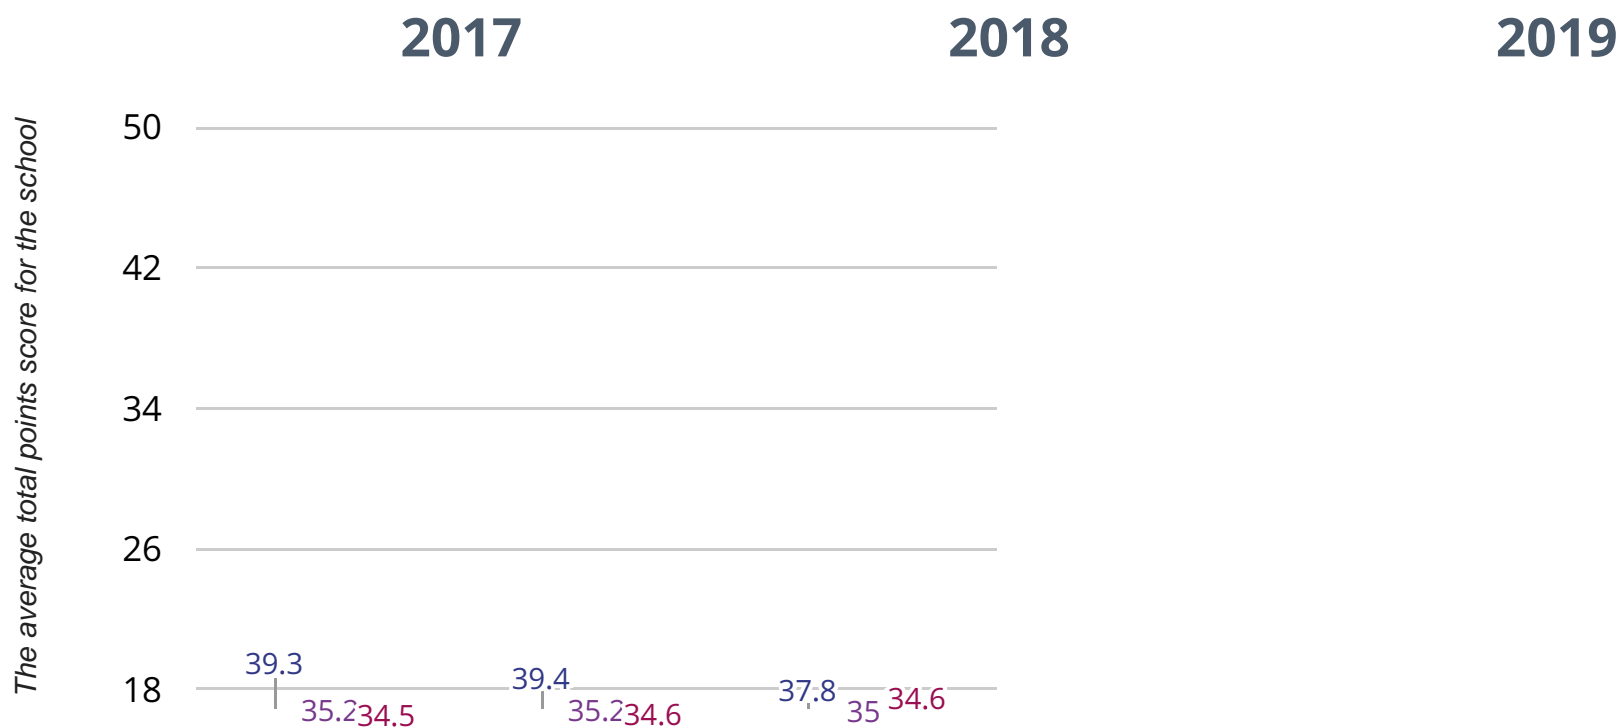

Average Total Points Score

37.8 in 2019

1.6 points drop since 2018

1.5 points drop since 2017

Great Easton Church of England Voluntary Aided Primary School

Essex (458)

NCER National (17645)