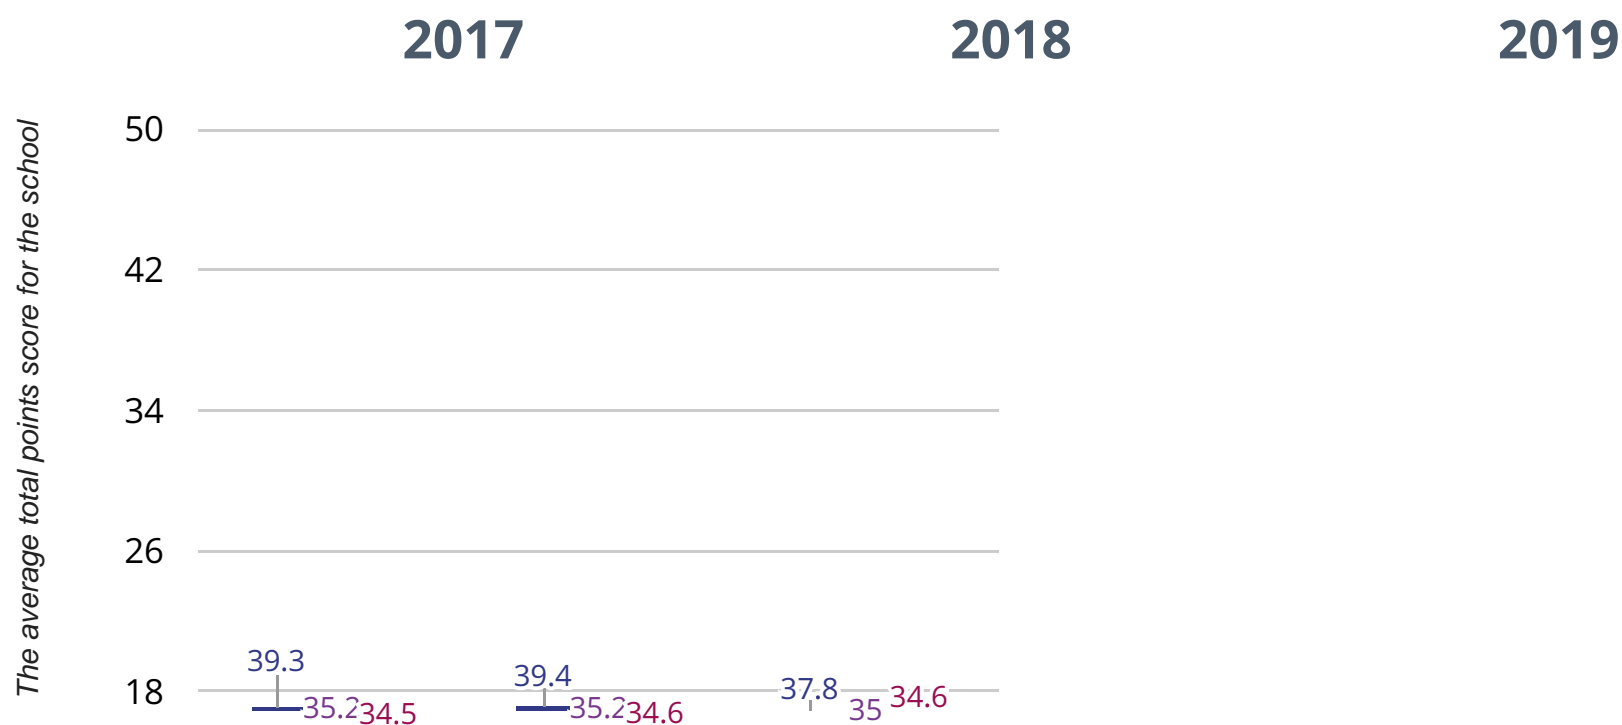

GREAT EASTON CHURCH OF ENGLAND VOLUNTARY AIDED PRIMARY SCHOOL

EYFSP

★ Good Level Of Development

71.4% in 2019

7.5% points drop since 2018

8.6% points drop since 2017

Great Easton Church of England Voluntary Aided Primary School

Essex (458)

NCER National (17645)

Average Total Points Score

37.8 in 2019

1.6 points drop since 2018

1.5 points drop since 2017

Great Easton Church of England Voluntary Aided Primary School

Essex (458)