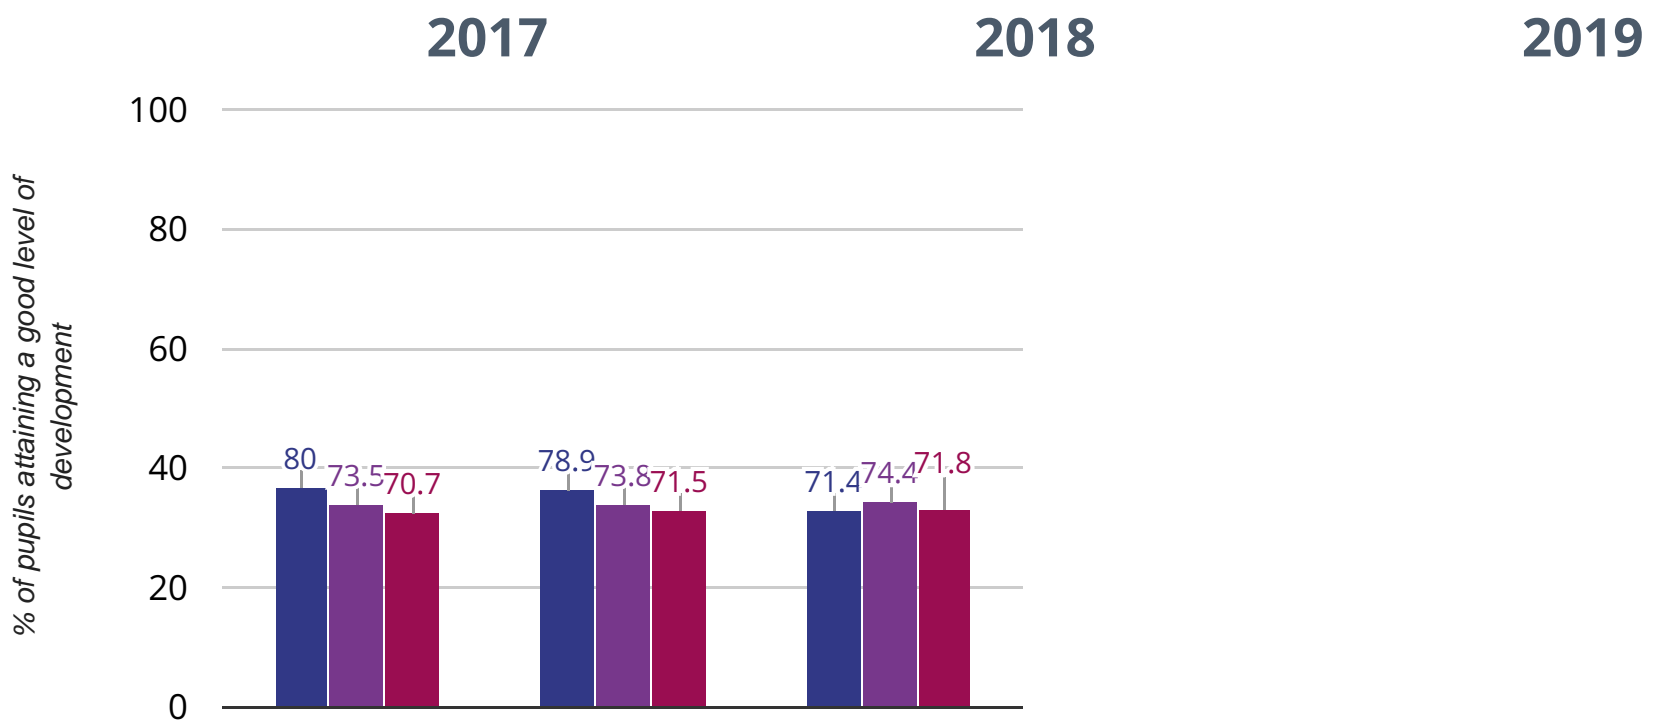

NCER National (17645)

Brought to you by [the NCEr](#)

 If you have any queries regarding the data within the Real Time Data grants, please **contact your Local Authority.**

GREAT EASTON CHURCH OF ENGLAND VOLUNTARY AIDED PRIMARY SCHOOL

EYFSP

★ Good Level Of Development

71.4% in 2019

7.5% points drop since 2018

8.6% points drop since 2017

Great Easton Church of England Voluntary Aided Primary School

Essex (458)

NCER National (17645)