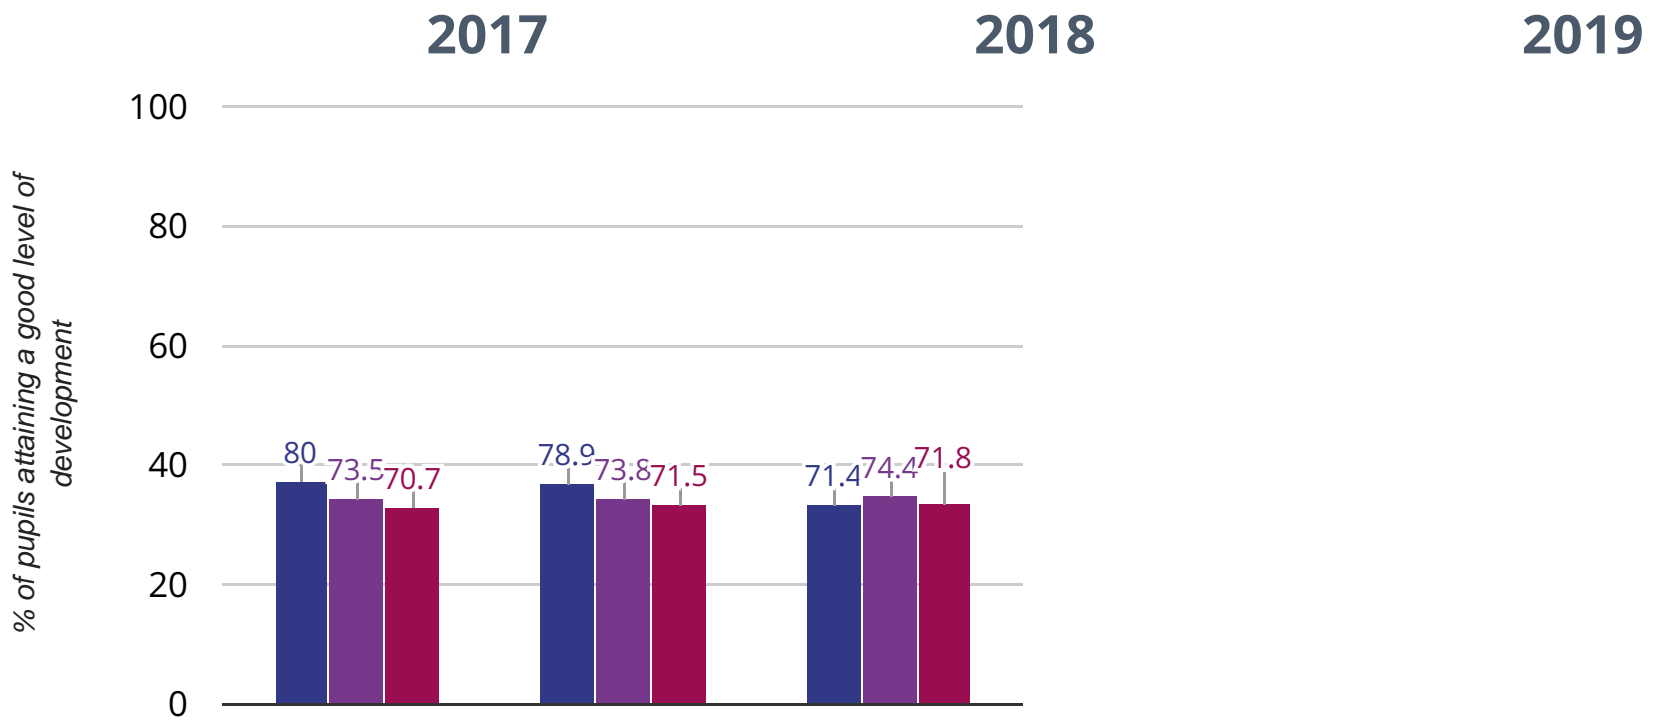

1.6 points drop since 2018

1.5 points drop since 2017

Great Easton Church of England Voluntary Aided Primary School

Essex (458)

NCER National (17645)

 If you have any queries regarding the data within the Real Time Data grants, please **contact your Local Authority.**

GREAT EASTON CHURCH OF ENGLAND VOLUNTARY AIDED PRIMARY SCHOOL

EYFSP

★ Good Level Of Development

71.4% in 2019

7.5% points drop since 2018

8.6% points drop since 2017

Great Easton Church of England Voluntary Aided Primary School