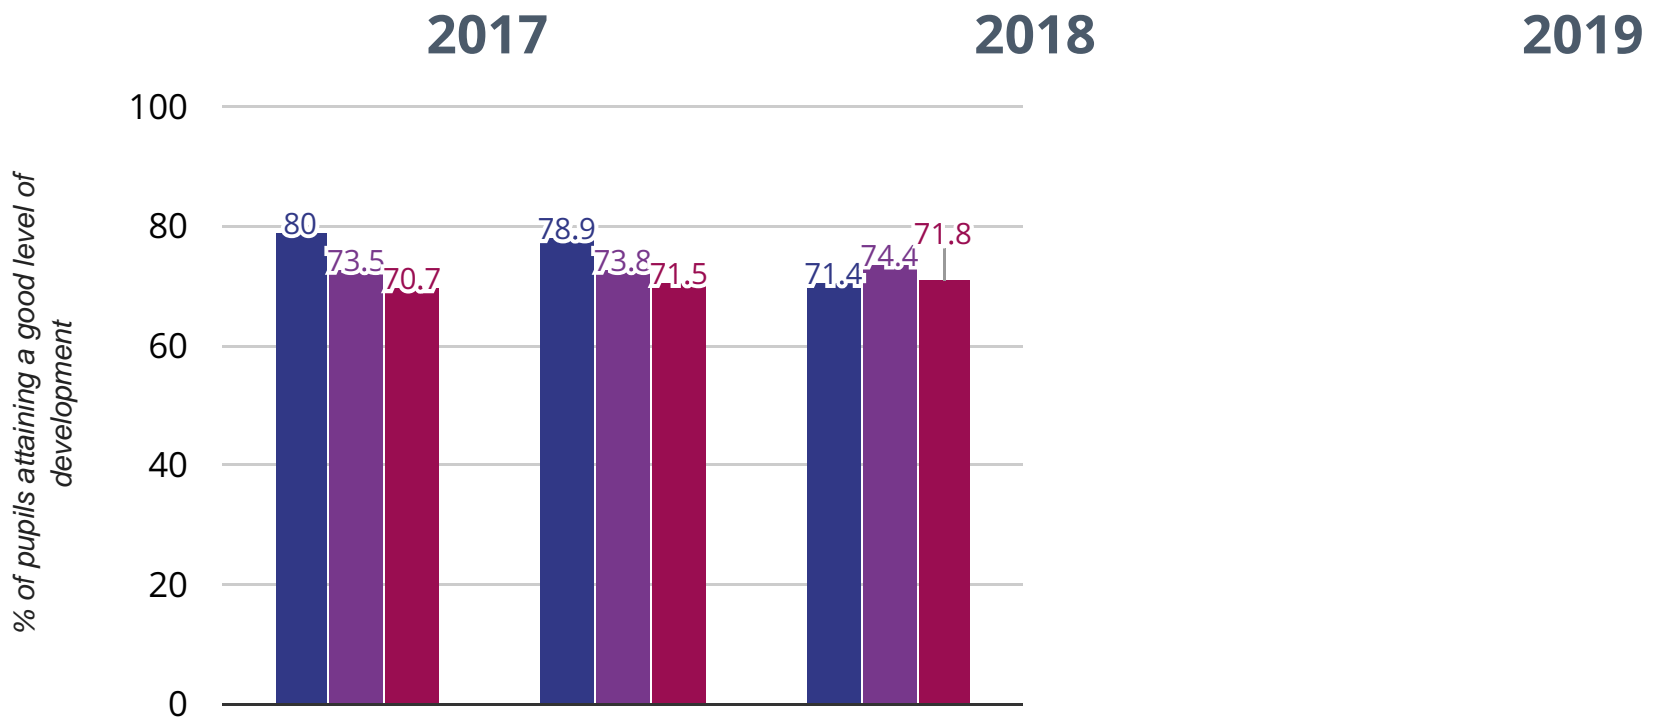

 If you have any queries regarding the data within the Real Time Data grants, please **contact your Local Authority.**

GREAT EASTON CHURCH OF ENGLAND VOLUNTARY AIDED PRIMARY SCHOOL

EYFSP

★ Good Level Of Development

71.4% in 2019

7.5% points drop since 2018

8.6% points drop since 2017

Great Easton Church of England Voluntary Aided Primary School

Essex (458)

NCER National (17645)

Average Total Points Score

37.8 in 2019