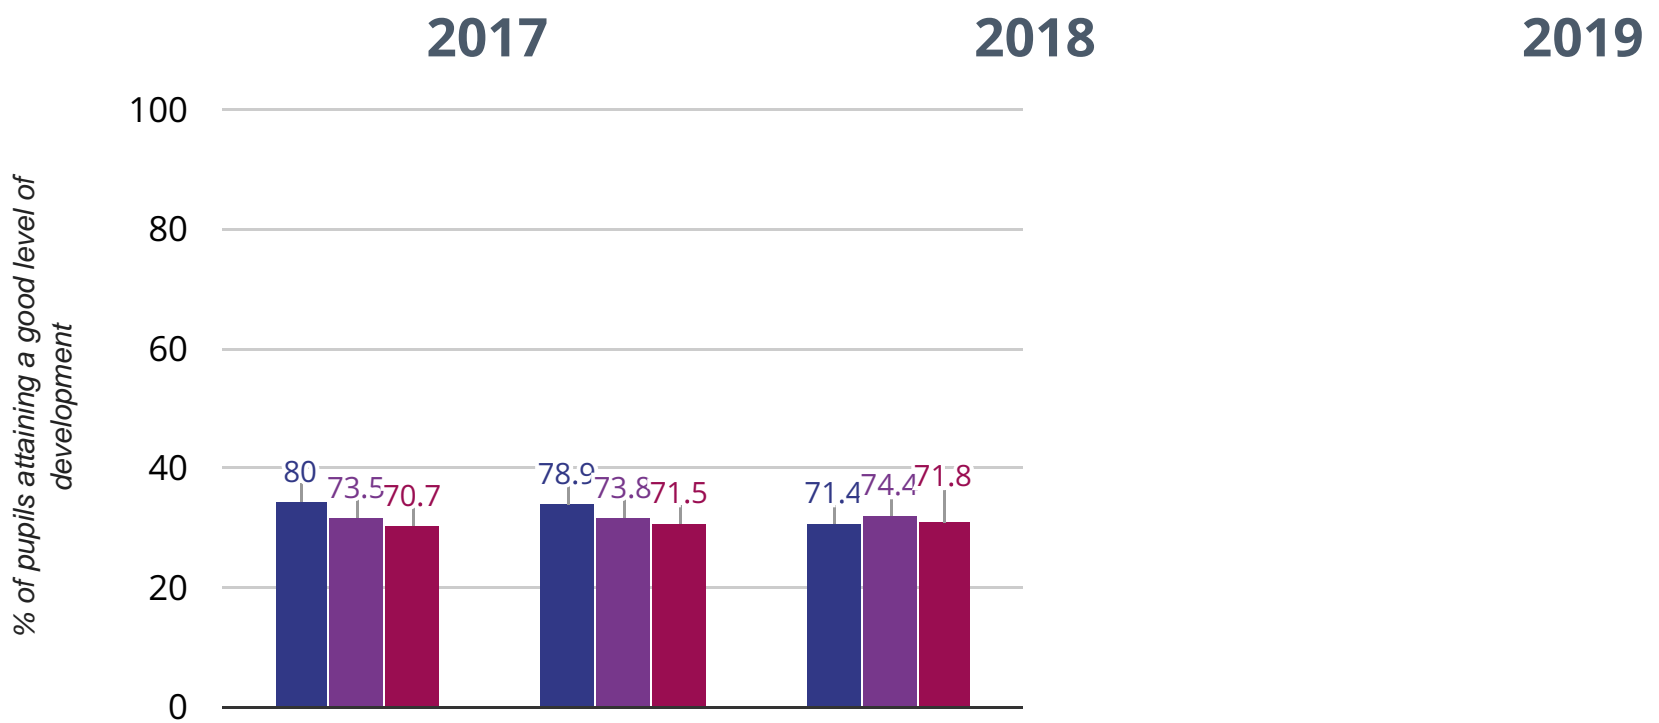

EYFSP

★ Good Level Of Development

71.4% in 2019

7.5% points drop since 2018

8.6% points drop since 2017

Great Easton Church of England Voluntary Aided Primary School

Essex (458)

NCER National (17645)

Average Total Points Score

37.8 in 2019

1.6 points drop since 2018

1.5 points drop since 2017

Great Easton Church of England Voluntary Aided Primary School

Essex (458)

NCER National (17645)

 If you have any queries regarding the data within the Real Time Data grants, please **contact your Local Authority.**

GREAT EASTON CHURCH OF ENGLAND VOLUNTARY AIDED PRIMARY SCHOOL

EYFSP

★ Good Level Of Development

71.4% in 2019

7.5% points drop since 2018

8.6% points drop since 2017

Great Easton Church of England Voluntary Aided Primary School