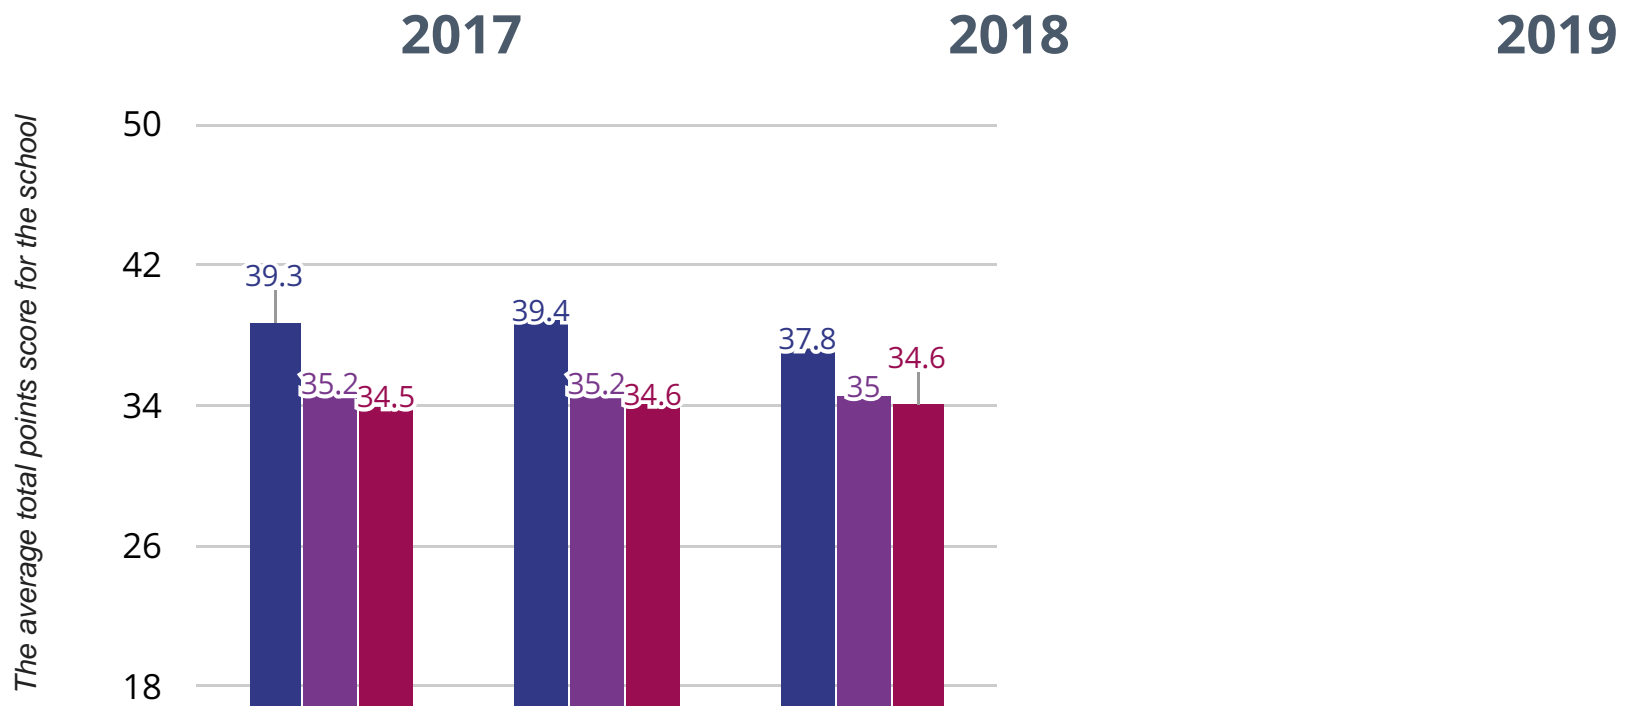

71.4% in 2019

7.5% points drop since 2018

8.6% points drop since 2017

Great Easton Church of England Voluntary Aided Primary School

Essex (458)

NCER National (17645)

Average Total Points Score

37.8 in 2019