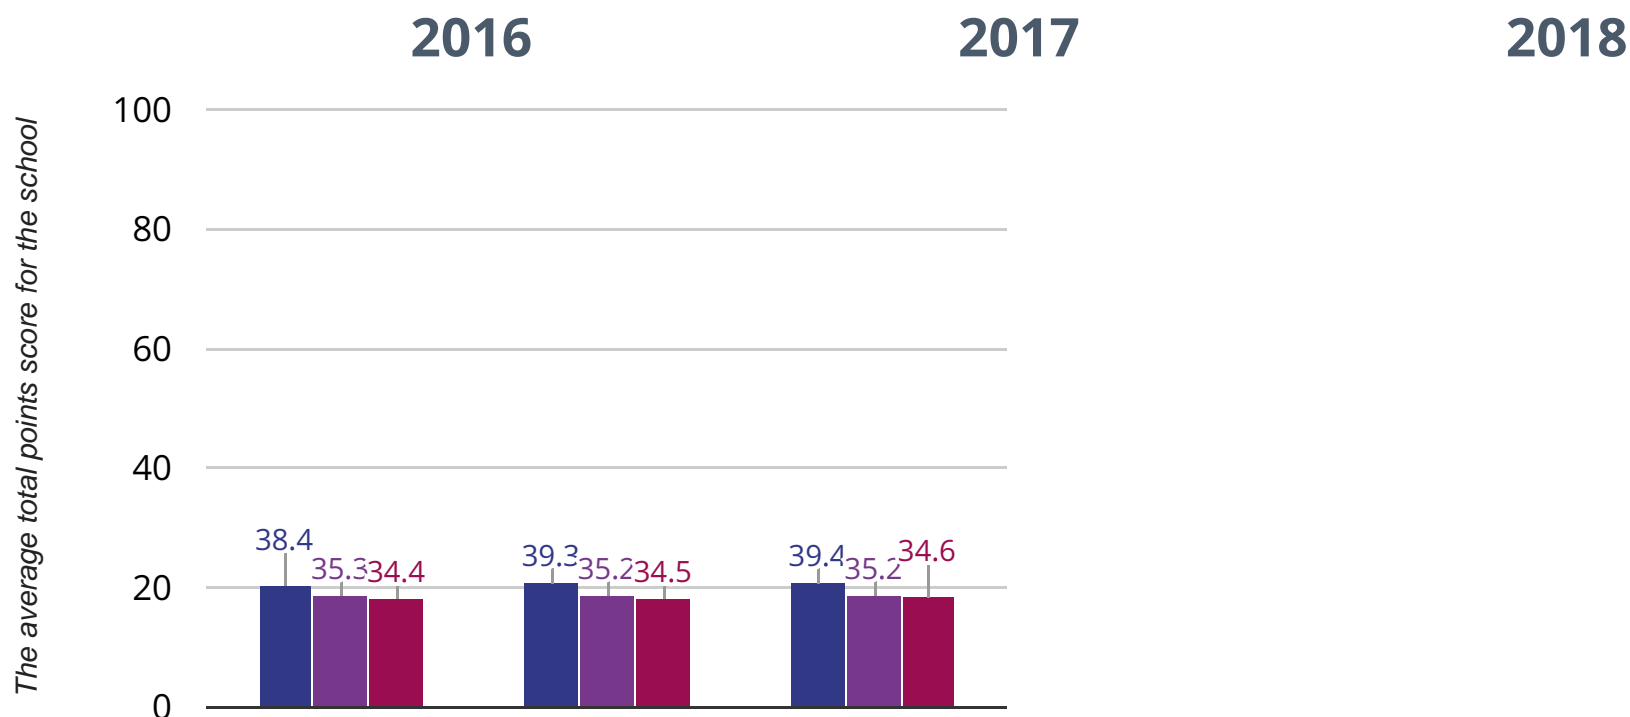

Average Total Points Score

39.4 in 2018

0.1 points rise since 2017

1 points rise since 2016

Great Easton Church of England Voluntary Aided Primary School

Essex (455)

National (17575)