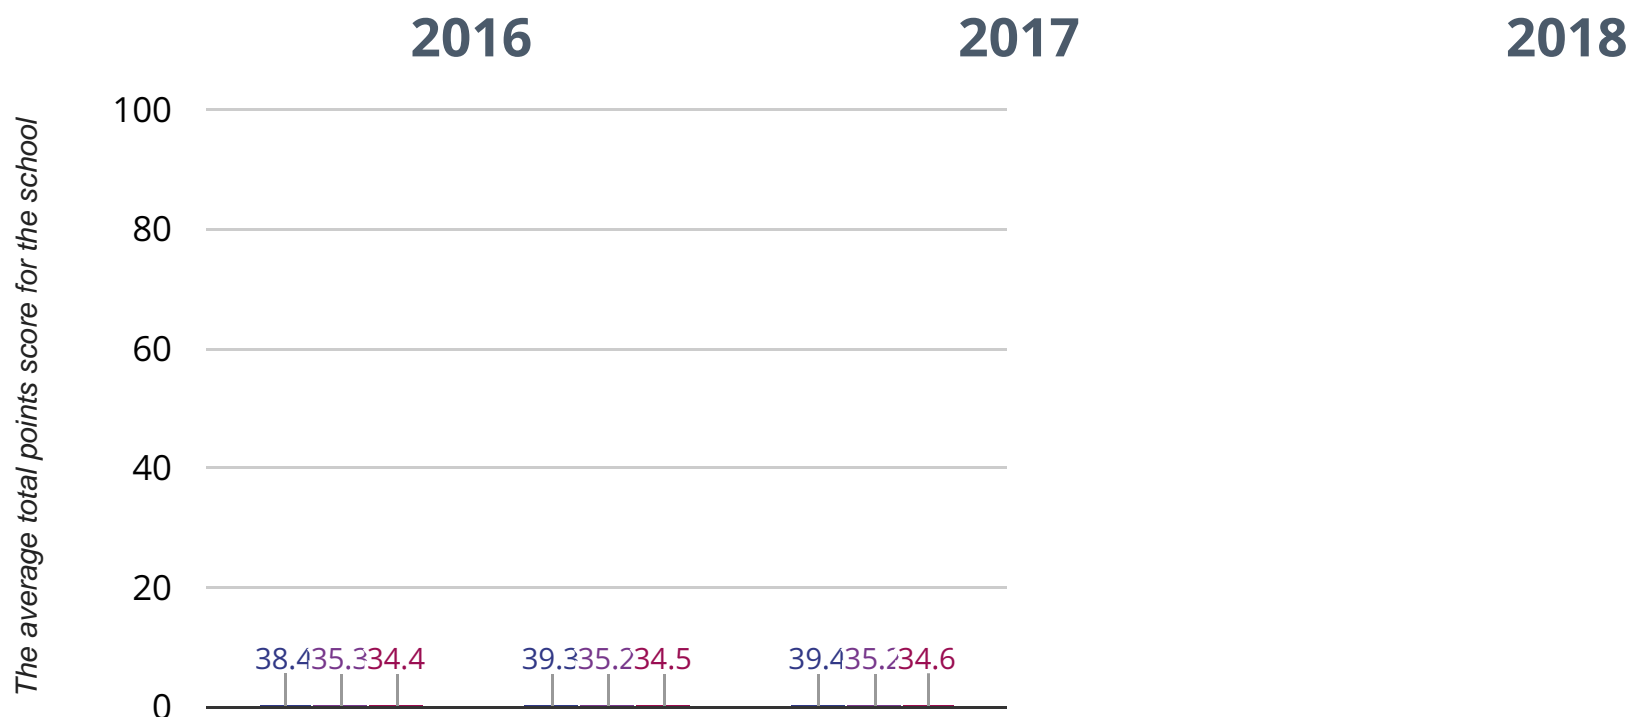

## ★ Good Level Of Development

**78.9% in 2018**

**1.1% points drop since 2017**

**2.1% points drop since 2016**

Great Easton Church of England Voluntary Aided Primary School

Essex (455)

National (17575)

[Live Chat Now](#)

# Average Total Points Score

**39.4** in **2018**

**0.1** points rise since 2017

**1** points rise since 2016

Great Easton Church of England Voluntary Aided Primary School

Essex (455)

National (17575)

Brought to you by [the NCER](#)