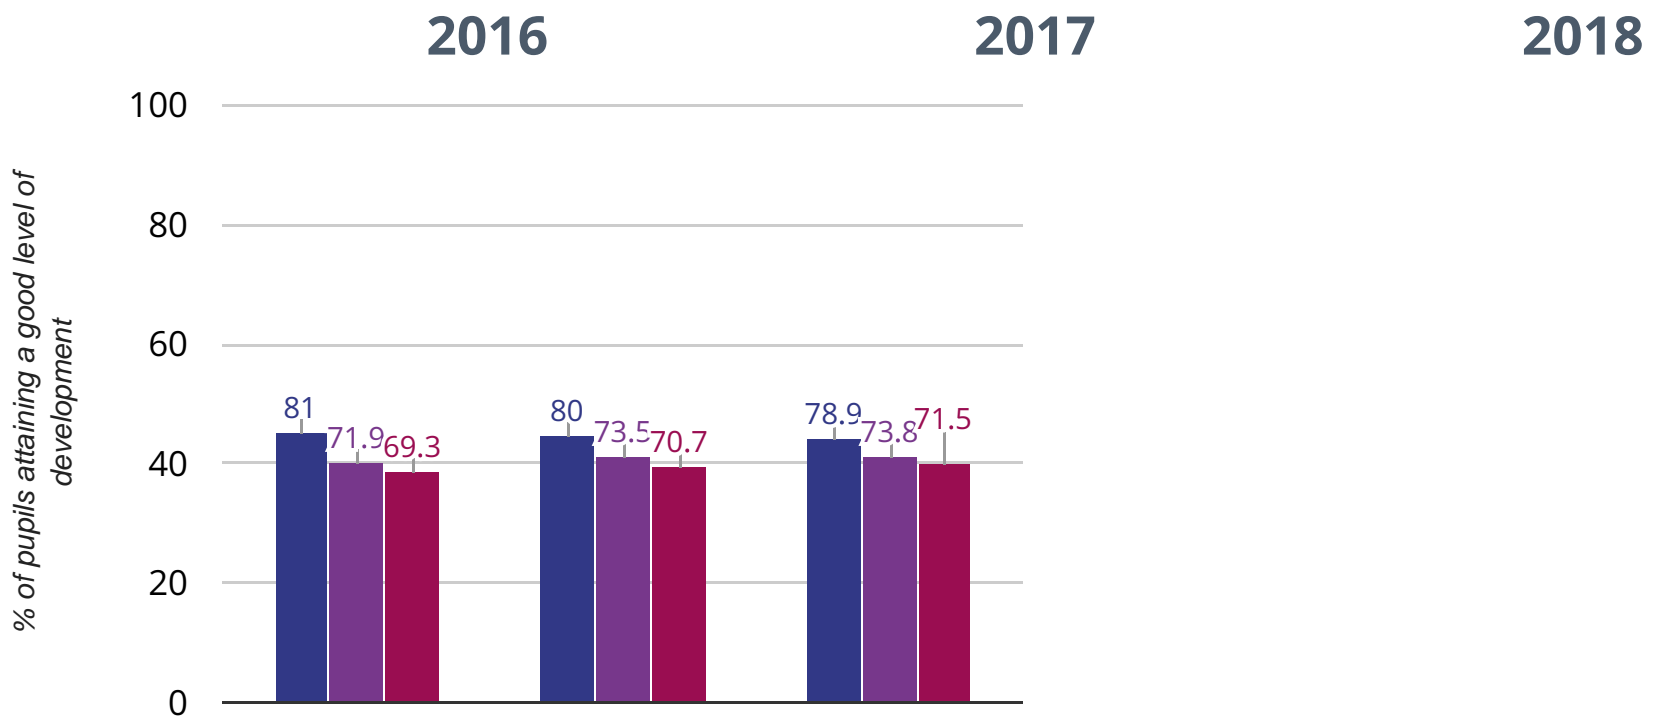

Brought to you by [the NCER](#)

GREAT EASTON CHURCH OF ENGLAND VOLUNTARY AIDED PRIMARY SCHOOL

- EYFSP
- Phonics
- KS1
- KS2 (DfE)

★ Good Level Of Development

78.9% in 2018

1.1% points drop since 2017

2.1% points drop since 2016

Great Easton Church of England Voluntary Aided Primary School

Essex (455)

National (17575)

[Live Chat Now](#)