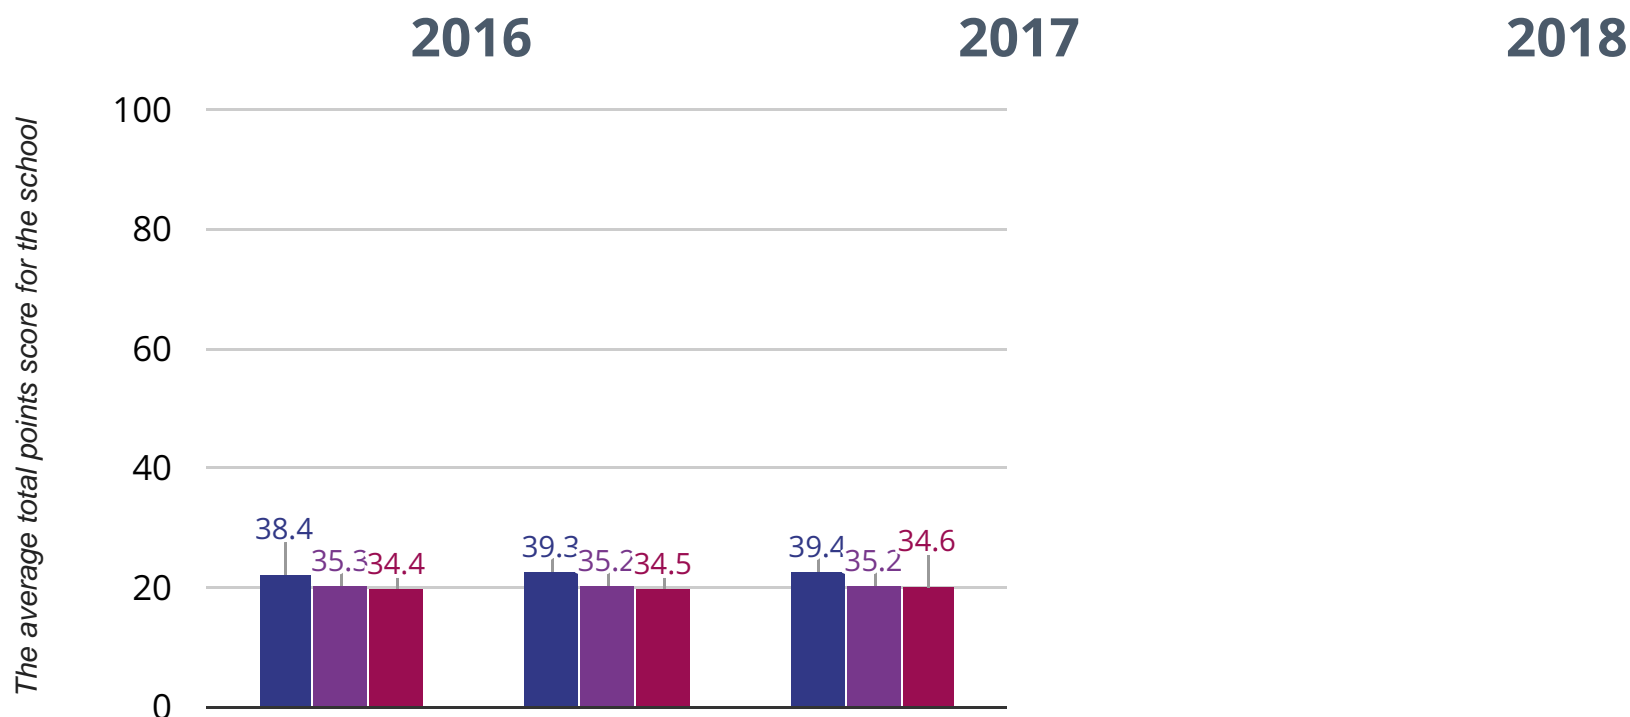

## ★ Good Level Of Development

**78.9% in 2018**

**1.1% points drop since 2017**

**2.1% points drop since 2016**

Great Easton Church of England Voluntary Aided Primary School

Essex (455)

National (17575)

[Live Chat Now](#)

# Average Total Points Score

**39.4 in 2018**

**0.1 points rise since 2017**

**1 points rise since 2016**

Great Easton Church of England Voluntary Aided Primary School

Essex (455)

National (17575)