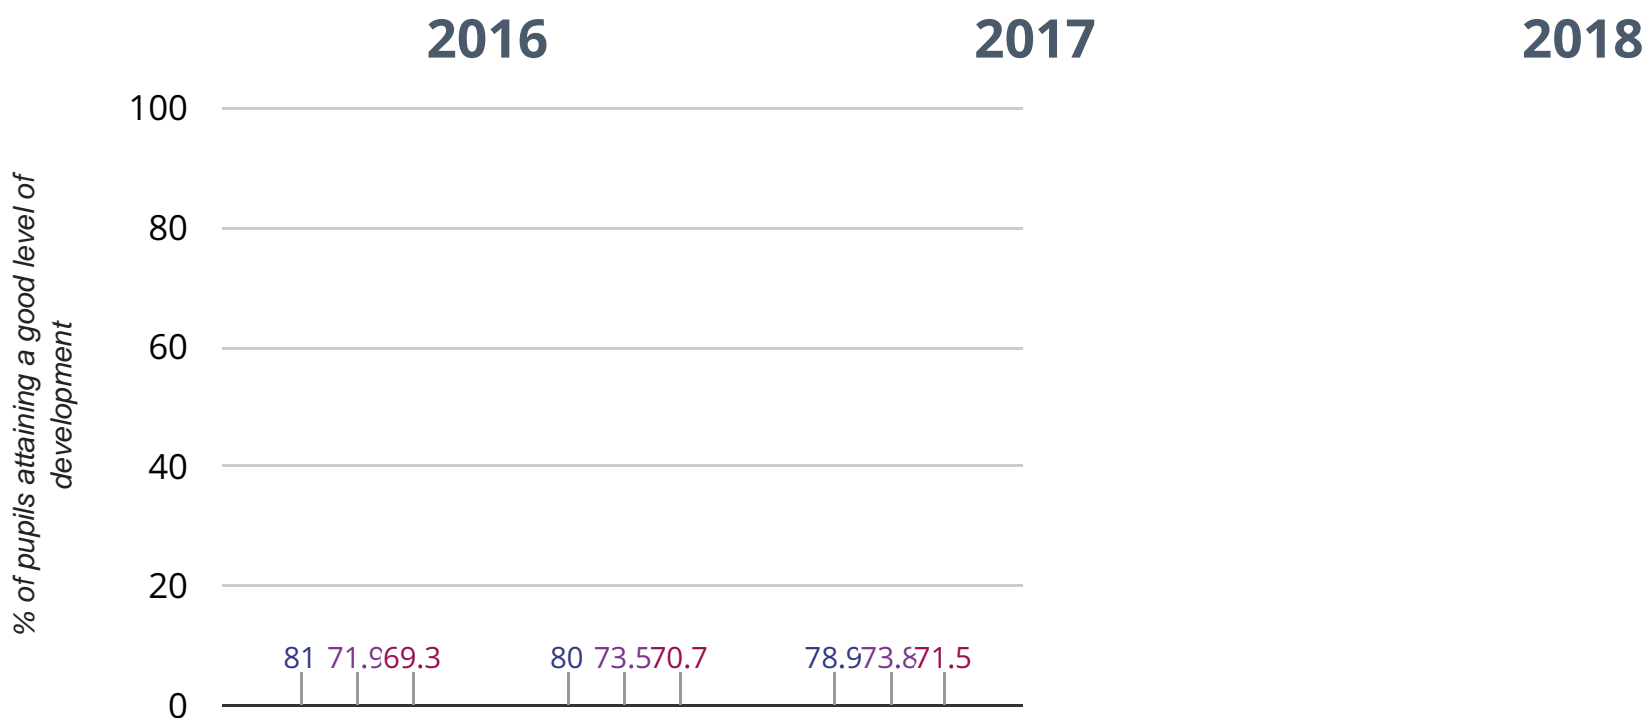

Brought to you by [the NCE](#)

GREAT EASTON CHURCH OF ENGLAND VOLUNTARY AIDED PRIMARY SCHOOL

- EYFSP
- Phonics
- KS1
- KS2 (DfE)

★ Good Level Of Development

78.9% in 2018

1.1% points drop since 2017

2.1% points drop since 2016

Great Easton Church of England Voluntary Aided Primary School

Essex (455)

National (17575)

[Live Chat Now](#)