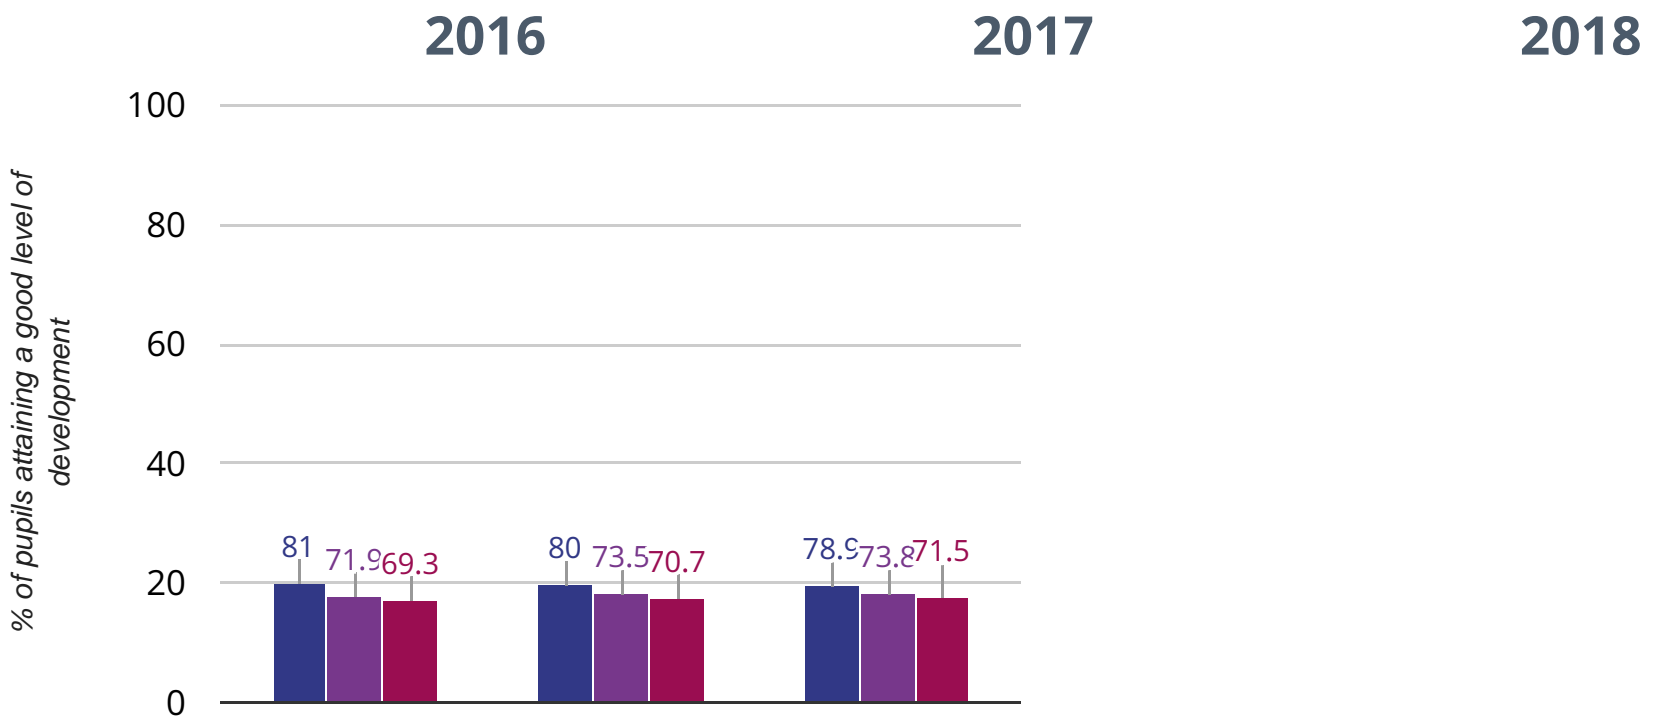

## ★ Good Level Of Development

**78.9% in 2018**

**1.1% points drop since 2017**

**2.1% points drop since 2016**

Great Easton Church of England Voluntary Aided Primary School

Essex (455)

National (17575)

Live Chat Now