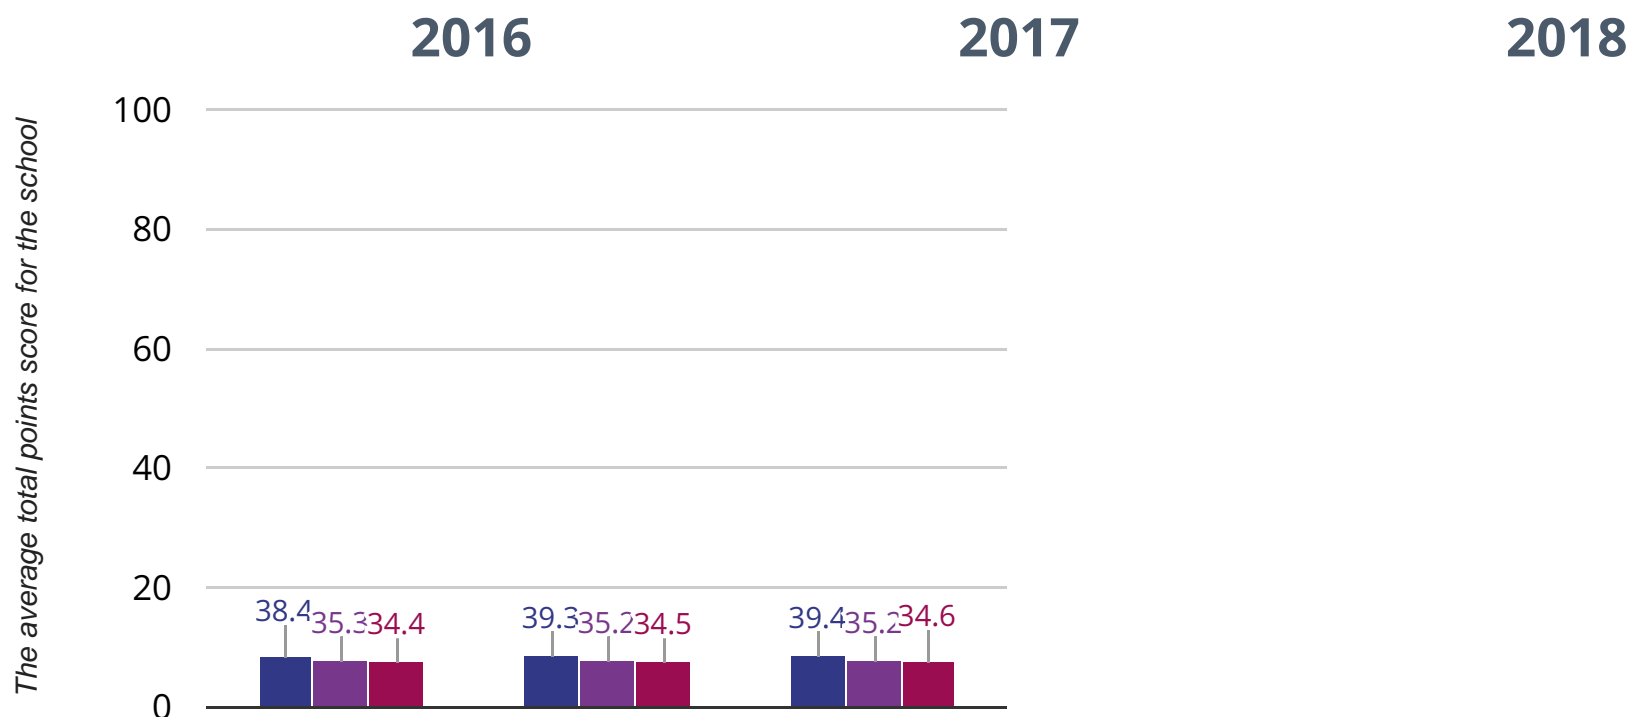

Average Total Points Score

39.4 in 2018

0.1 points rise since 2017

1 points rise since 2016

Great Easton Church of England Voluntary Aided Primary School

Essex (455)

National (17575)