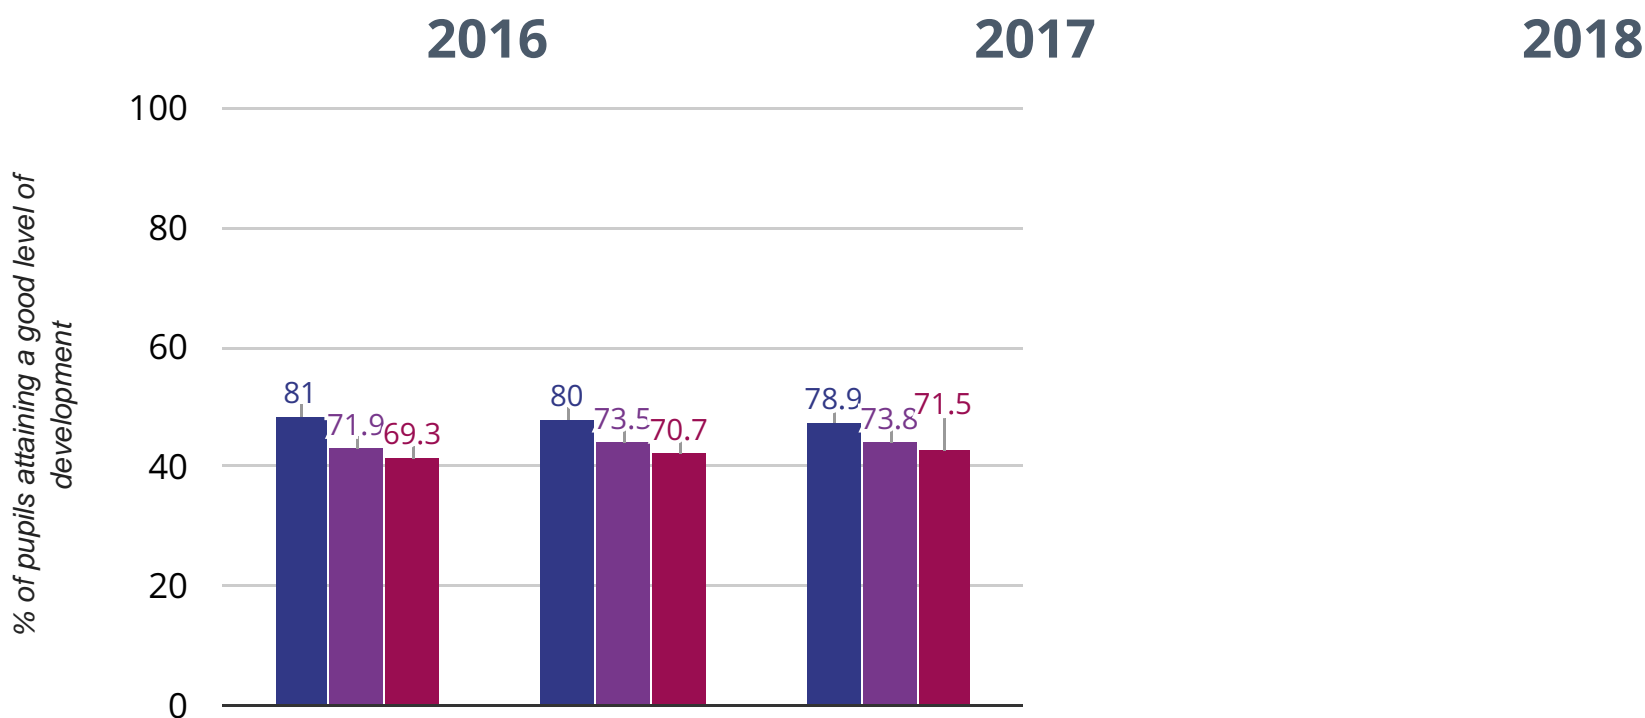

Brought to you by [the NCER](#)

GREAT EASTON CHURCH OF ENGLAND VOLUNTARY AIDED PRIMARY SCHOOL

- EYFSP
- Phonics
- KS1
- KS2 (DfE)

★ Good Level Of Development

78.9% in 2018

1.1% points drop since 2017

2.1% points drop since 2016

Great Easton Church of England Voluntary Aided Primary School

Essex (455)

National (17575)

[Live Chat Now](#)